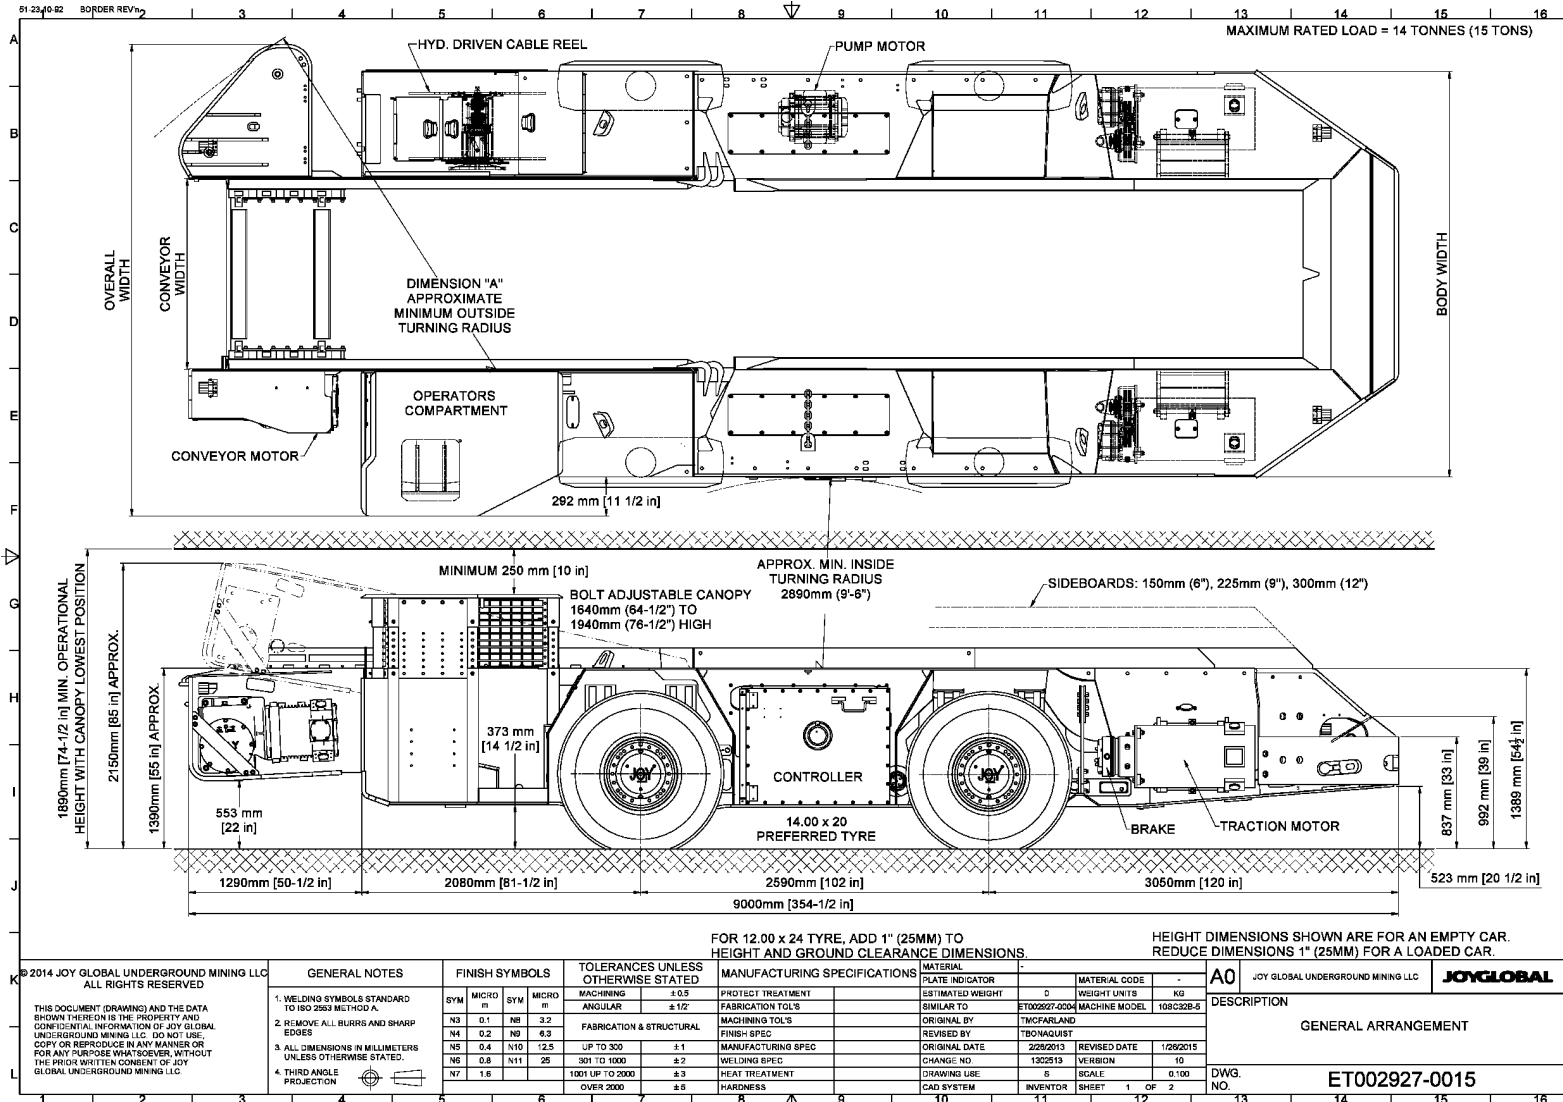

ARRANGEMENT, GENERAL MACHINE

ET002927-0015 SHT 1 OF 2

BOM No: ET002927-0015
 BOM Rev:

Drawing No: ET002927-0015
 Page: 1-2-1
 Sheet: 1