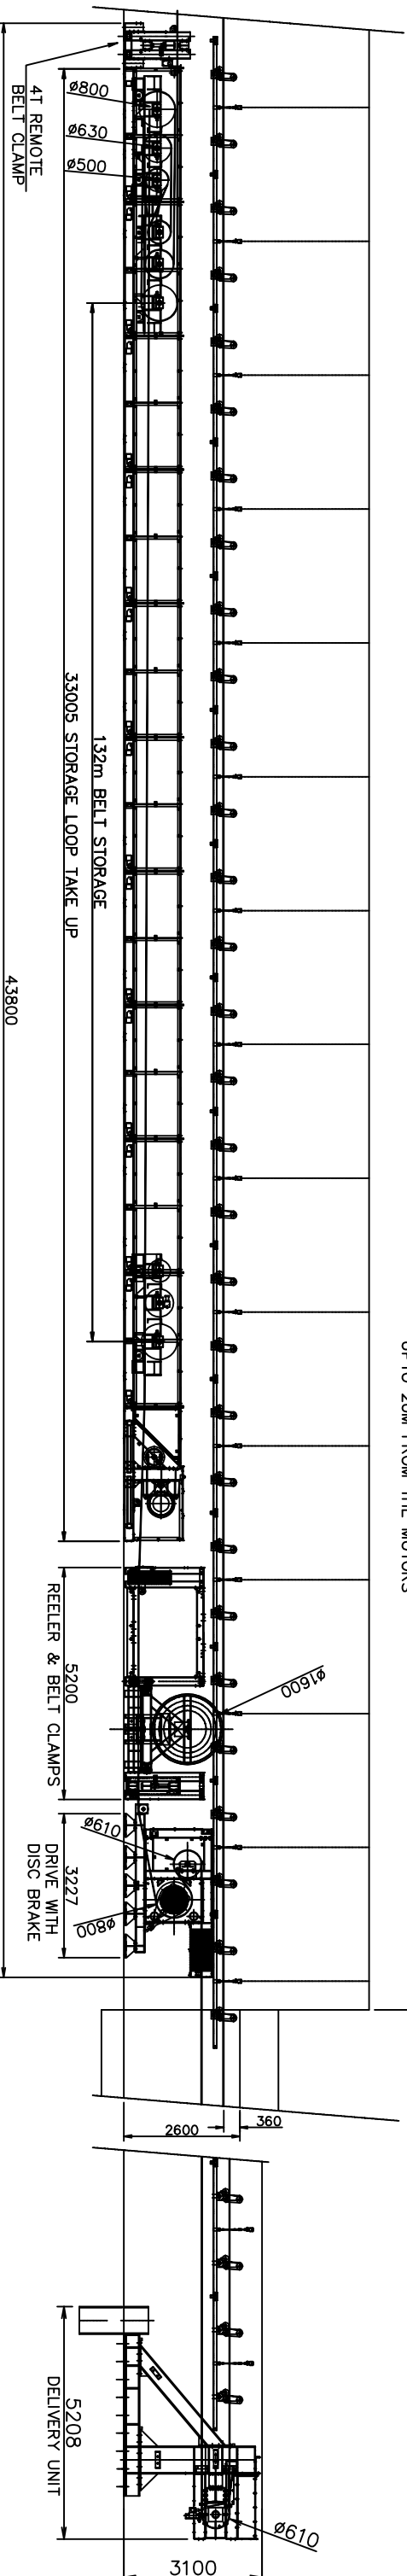

DRIVE, REELER & WINCH, HYDRAULIC POWER PACKS CAN BE POSITIONED UPTO 20M FROM THE MOTORS

REF. NO.	ISSUE	DATE	DESCRIPTION	LENGTH	CODE No.	WEIGHT
1	ORIGINAL	02/07/13	PROPOSED H1/B7Z COMBINED CONVEYOR			
2	ISSUE	02/07/13				
3	ISSUE	07/07/13				
4						
5						
6						
7						
8						
9						
10						
11						
12						
13						
14						
15						
16						

REF. NO.	ISSUE	DATE	DESCRIPTION	LENGTH	CODE No.	WEIGHT
1	ORIGINAL	02/07/13	PROPOSED H1/B7Z COMBINED CONVEYOR			
2	ISSUE	02/07/13				
3	ISSUE	07/07/13				
4						
5						
6						
7						
8						
9						
10						
11						
12						
13						
14						
15						
16						